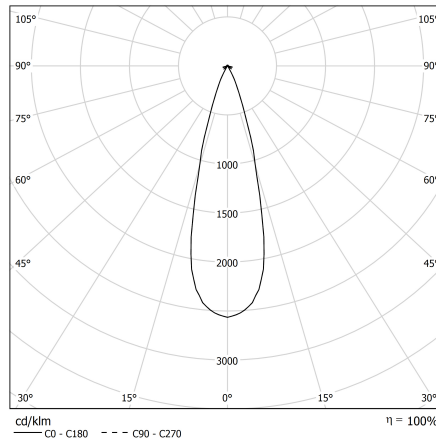

HALL LED DEEP Mini

Miniaturized downlight for spot lighting. CRI>90

CODE		FLUX	SIZE	CERTIFICATIONS
38VM3K336	3W 36° 3000K	165lm	Ø 45mm	    

Optic

Polycarbonate lens
CUT OFF > 60°.

Specifications

CRI>90;
McAdams 3;
Life Time: L80/B10 >50.000h;
5 years complete warranty;
Eye safety: RG0/RG1 in accordance with EN62471:2009