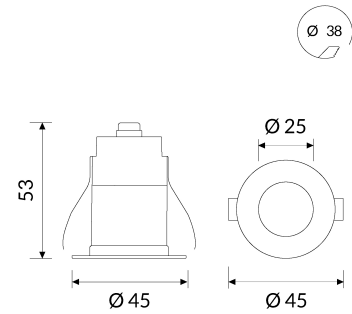

HALL LED DEEP Mini

Miniaturized downlight for spot lighting. CRI>90

CODE		FLUX	SIZE	CERTIFICATIONS
38VM3K336	3W 36° 3000K	165lm	Ø 45mm	    

Optic

Polycarbonate lens
CUT OFF > 60°.

Specifications

CRI>90;
McAdams 3;
Life Time: L80/B10 >50.000h;
5 years complete warranty;
Eye safety: RG0/RG1 in accordance with EN62471:2009